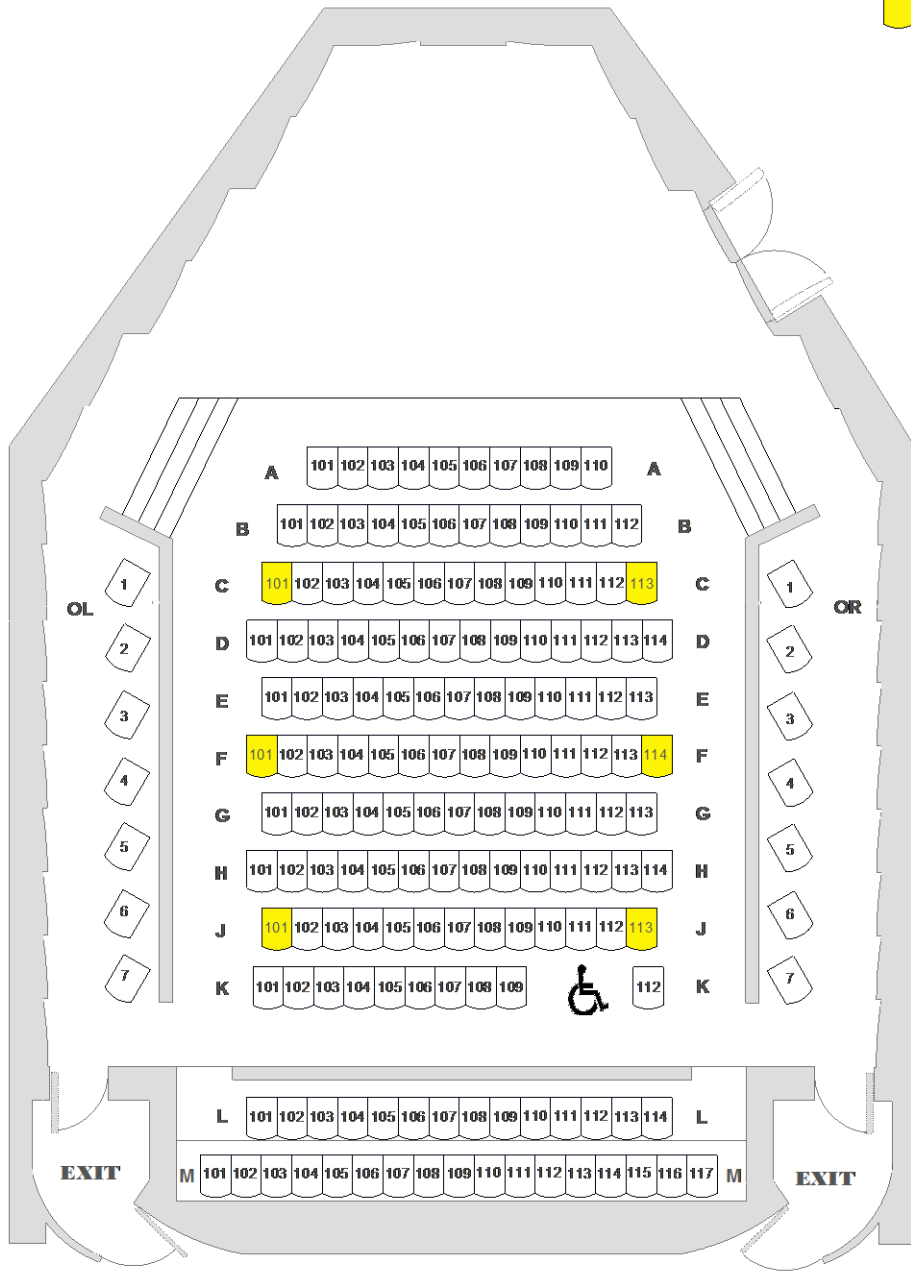

Hatch Recital Hall - Seating Chart

 = Transfer Seat

Orchestra

Balcony