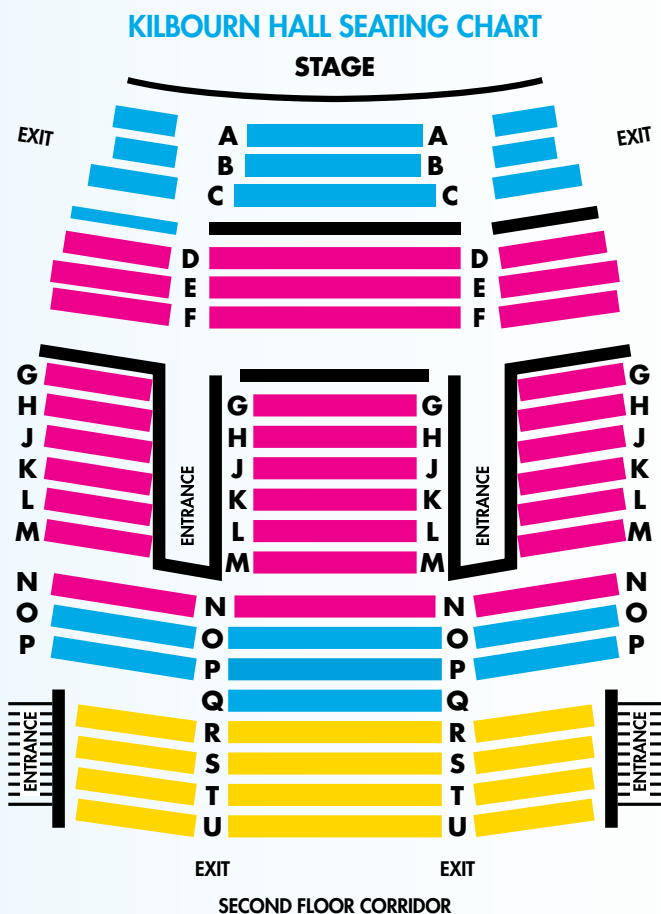

SUBSCRIBE NOW

2012–2013 series subscriber? Renew your subscription before June 24 and keep the same seats (or upgrade your seats) at last season's prices: $43 ■ $57 ■ $69 ■ per series. Or subscribe to both series for $75 ■ $100 ■ $121 ■.

New subscriber? Get one or both series at one great price.

2013-2014 Series subscription prices:

Eastman-Ranlet Series (4 concerts): $48 ■ $62 ■ $74 ■ — save 30% off single-ticket prices

Kilbourn Concert Series (5 concerts): $48 ■ $62 ■ $74 ■ — four concerts plus a fifth for free

Both series (9 concerts): $84 ■ $107 ■ $130 ■ — buy the series together and save more than 25%

If you can't attend a concert, please feel free to give your tickets to a friend, or return them to us and receive a tax deduction. There will be no refunds or exchanges of unused tickets.

Call the Eastman Theatre Box Office, 433 East Main Street, **585-454-2100**
esm.rochester.edu/concerts/series