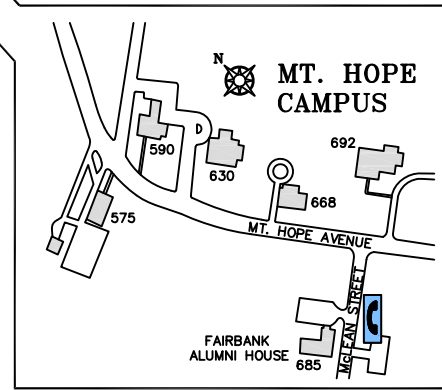

UNIVERSITY PUBLIC SAFETY CENTER

MC PUBLIC SAFETY OFFICE

LOCATED AT CORNER OF WILSON BLVD. AND McLEAN ST.

14 BLUE EMERGENCY PHONES FOR RIVERVIEW APARTMENTS, BROOKS LANDING, AND BROOKS CROSSING

44 BLUE EMERGENCY PHONES