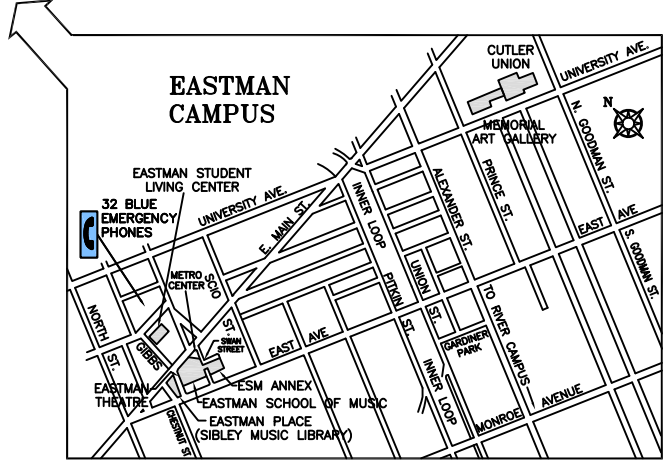

UNIVERSITY PUBLIC SAFETY CENTER

MC PUBLIC SAFETY OFFICE

LOCATED AT CORNER OF WILSON BLVD. AND McLEAN ST.

14 BLUE EMERGENCY PHONES FOR RIVERVIEW APARTMENTS, BROOKS LANDING, AND BROOKS CROSSING

44 BLUE EMERGENCY PHONES