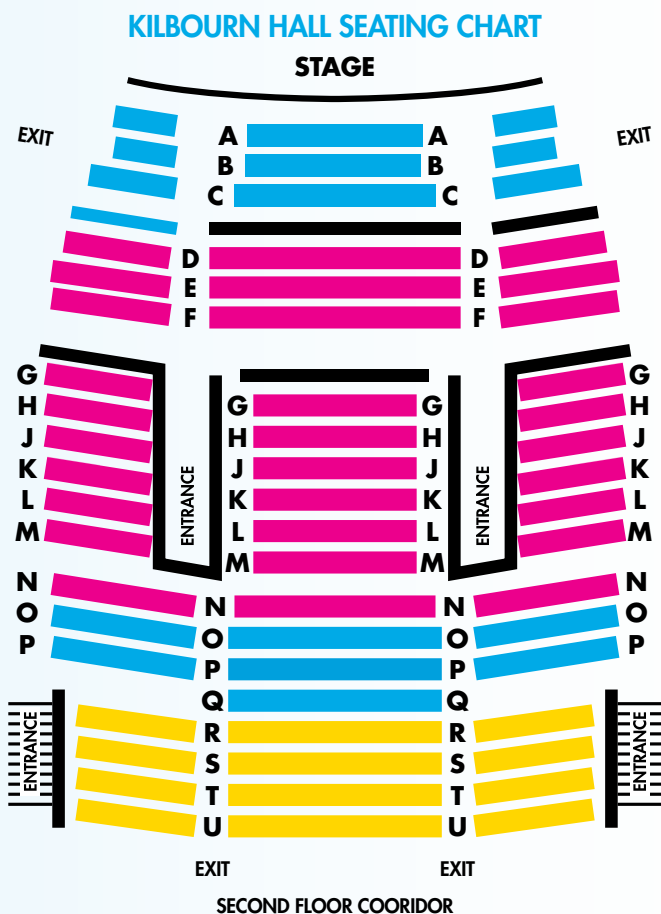

SUBSCRIBE NOW

2012–2013 series subscriber? Renew your subscription before June 24 and keep the same seats (or upgrade your seats) at last season's prices: $43 ■ $57 ■ $69 ■ per series. Or subscribe to both series for $75 ■ $100 ■ $121 ■.

New subscriber? Get one or both series at one great price.

2013-2014 Series subscription prices:

Eastman-Ranlet Series (4 concerts): $48 ■ $62 ■ $74 ■ — save 30% off single-ticket prices

Kilbourn Concert Series (5 concerts): $48 ■ $62 ■ $74 ■ — four concerts plus a fifth for free

Both series (9 concerts): $84 ■ $107 ■ $130 ■ — buy the series together and save more than 25%

If you can't attend a concert, please feel free to give your tickets to a friend, or return them to us and receive a tax deduction. There will be no refunds or exchanges of unused tickets.

Call the Eastman Theatre Box Office, 433 East Main Street, **585-454-2100**
esm.rochester.edu/concerts/series