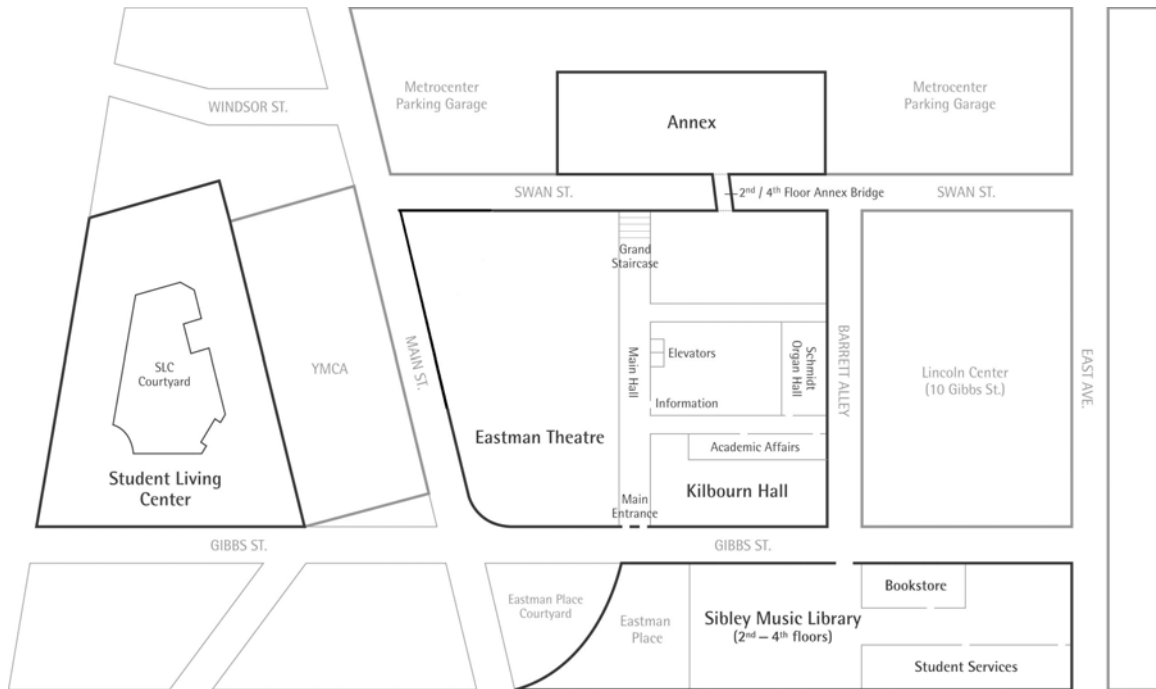

# Local Area Map

★ 26 Gibbs St  
Rochester, NY 14604-2505

## Eastman School of Music

- ESM Eastman School of Music (Main Building)
- MC Miller Center (Formerly Eastman Place)
- EC Student Living Center (100 Gibbs Street)
- A Annex (behind the Main Building)
- ET Eastman Theatre (behind the Theatre)
- OSL Old Sibley Library (behind the Main Building)
- NSL New Sibley Library (across Gibbs Street)
- MSH Messinger Hall (10 Gibbs Street)